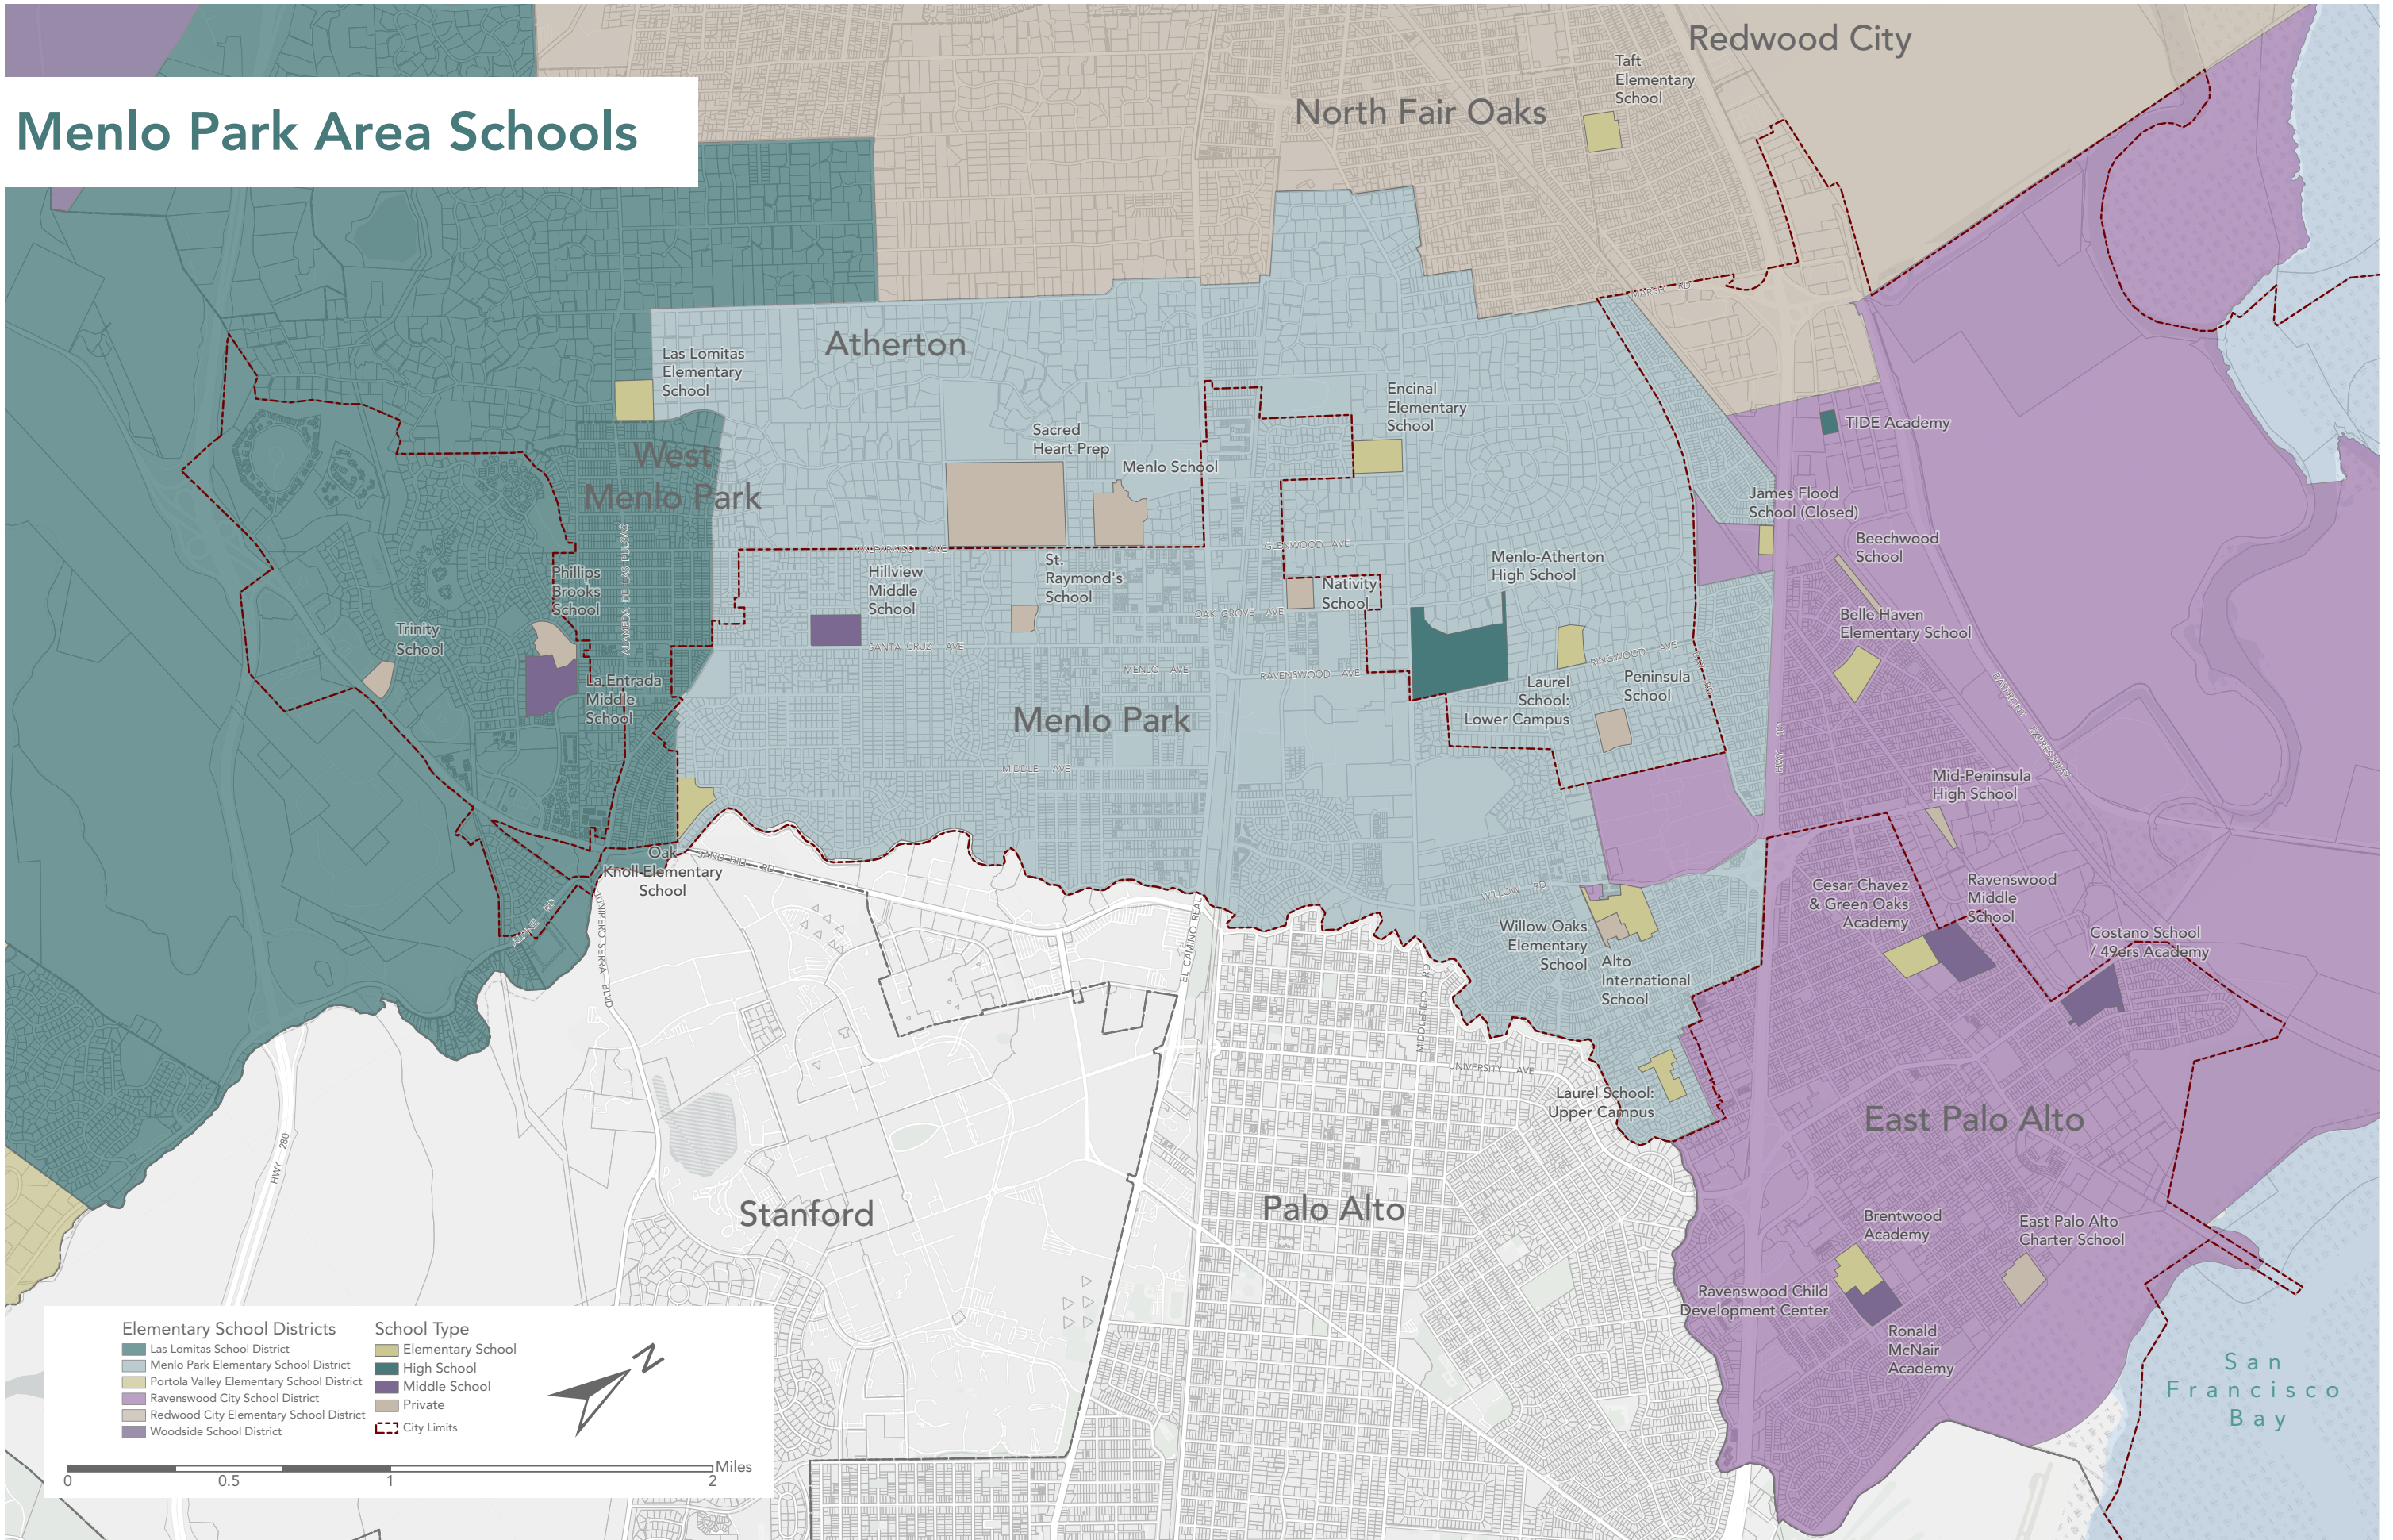

Menlo Park Area Schools

Elementary School Districts		School Type	
■	Las Lomas School District	■	Elementary School
■	Menlo Park Elementary School District	■	High School
■	Portola Valley Elementary School District	■	Middle School
■	Ravenswood City School District	■	Private
■	Redwood City Elementary School District		City Limits
■	Woodside School District		

0 0.5 1 2 Miles