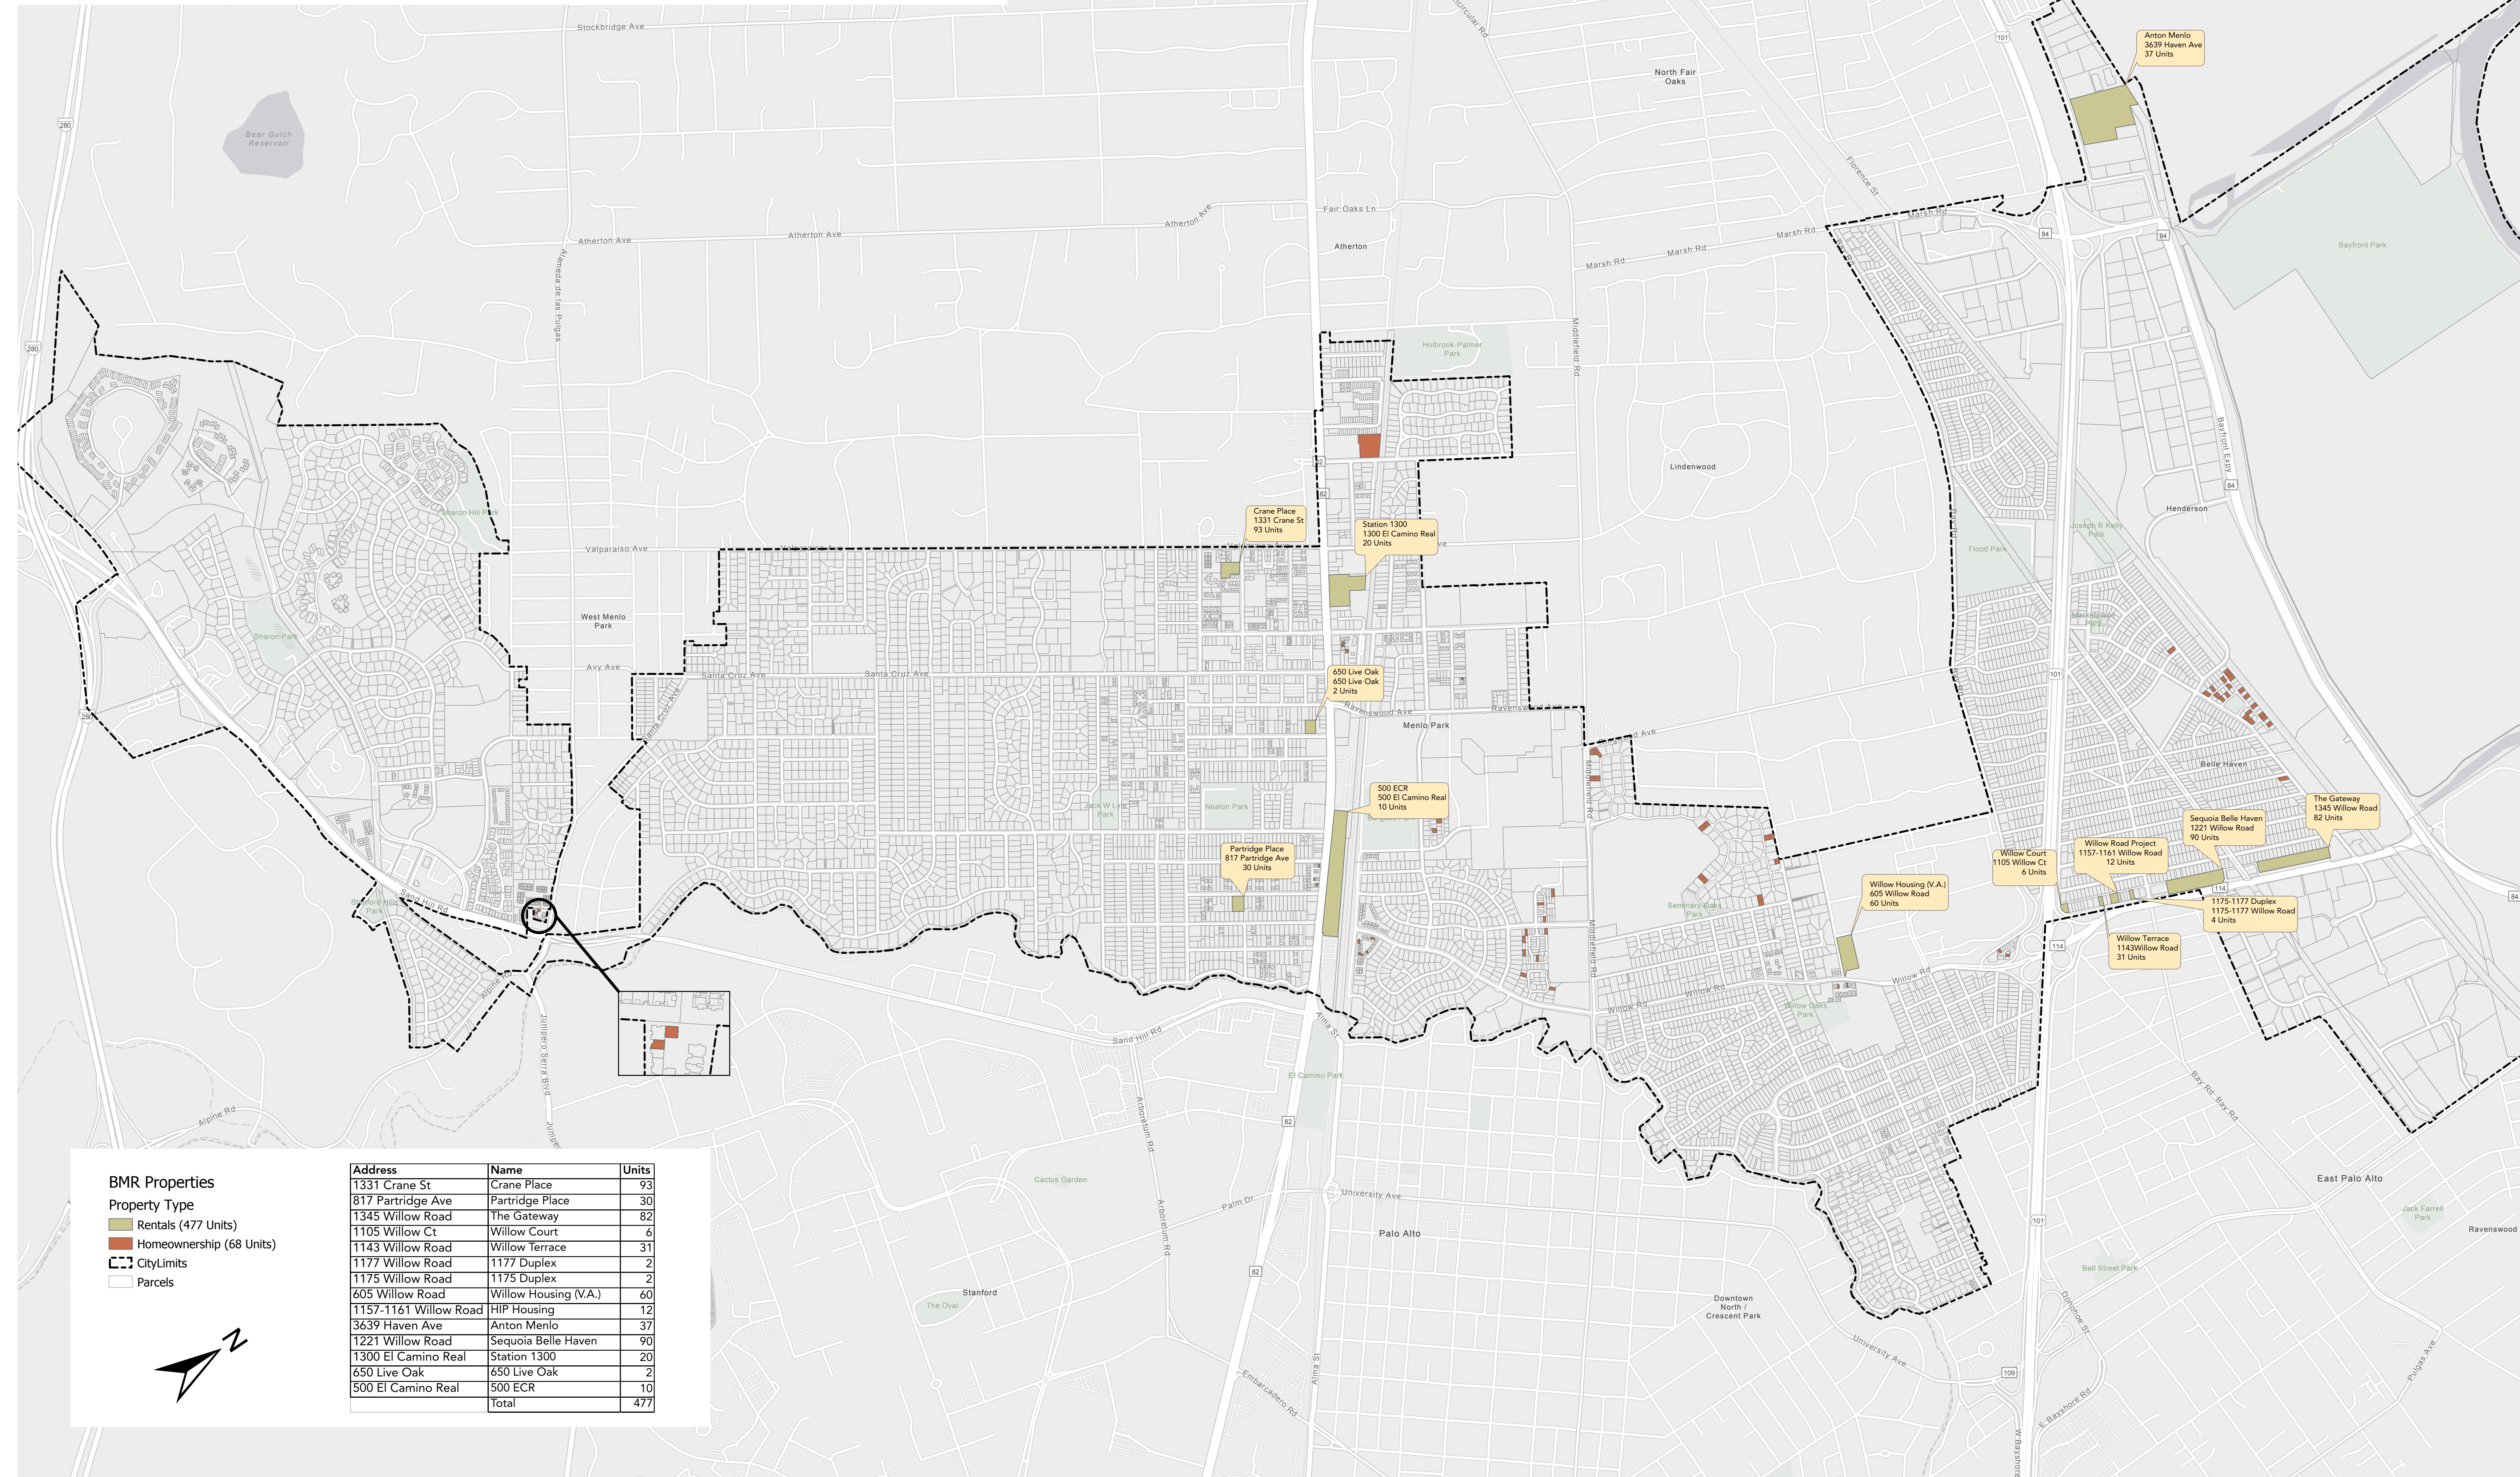

Below Market Rate Properties

- BMR Properties**
- Property Type**
- Rentals (477 Units)
 - Homeownership (68 Units)
 - City Limits
 - Parcels

Address	Name	Units
1331 Crane St	Crane Place	93
817 Partridge Ave	Partridge Place	30
1345 Willow Road	The Gateway	82
1105 Willow Ct	Willow Court	6
1143 Willow Road	Willow Terrace	31
1177 Willow Road	1177 Duplex	2
1175 Willow Road	1175 Duplex	2
605 Willow Road	Willow Housing (V.A.)	60
1157-1161 Willow Road	HIP Housing	12
3639 Haven Ave	Anton Menlo	37
1221 Willow Road	Sequoia Belle Haven	90
1300 El Camino Real	Station 1300	20
650 Live Oak	650 Live Oak	2
500 El Camino Real	500 ECR	10
	Total	477

Ownership Units

Property Address
2160 Santa Cruz Avenue, #9
158 Linfield Drive
20 Willow Road, #17
177 Hanna Way
503 Sandlewood Street
537 Sandlewood Street
509 Sandlewood Street
559 Hamilton Avenue
1407 Sage Street
1413 Rosemary Street
202 Ballard Lane
515 Sandlewood Street
507 Sandlewood Street
182 Seminary Drive
521 Sandlewood Street
1425 Rosemary Street
202 Morgan Lane
20 Willow Road, #22
833 Paulson Circle
533 Sandlewood Street
1 Heritage Place
169 Linfield Drive
27 Riordan Place
1155 Merrill Street, #209
10 Artisan Way
1417 Rosemary Street
265 Gloria Circle
1441 Almanor Avenue
600 Willow Road, #7
215 Gloria Circle
813 Paulson Circle
1490 Rosemary Street
2160 Santa Cruz Avenue, #1
425 Santa Monica Avenue
228 Morgan Lane
307 Homewood Place
148 Seminary Drive
520 Sandlewood Street
20 Willow Road, #30
555 Hamilton Avenue
546 Hopkins Street
10 Heritage Place
525 Sandlewood Street
535 Sandlewood Street
20 Willow Road, #33
1155 Merrill Street, #107
205 Gloria Circle
180 Seminary Drive
1058 Pine Street
29 Artisan Way
560 Barron Street
1155 Merrill Street, #206
157 Linfield Drive
1410 Rosemary Street
1401 Ginger Street
1403 Sage Street
151 Morandi Lane
600 Willow Road, #4
1382 Hollyburne Avenue
175 Hanna Way
1 Artisan Way
255 Gloria Circle
555 Barron Street
150 Seminary Drive
445 Santa Monica Avenue