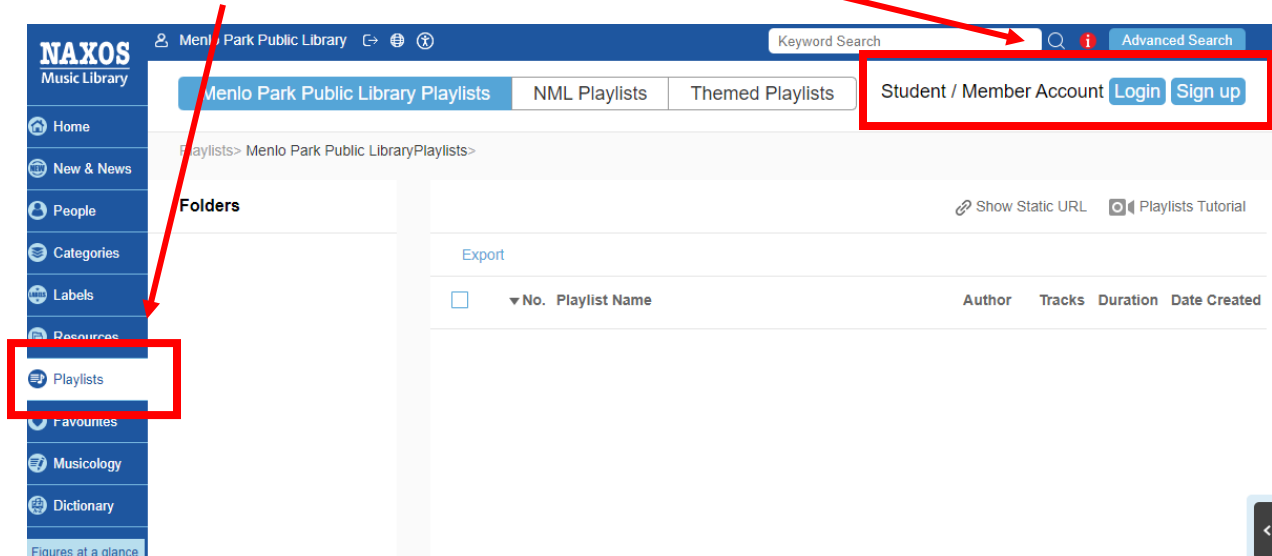

Naxos Music Library

Streaming music on iOS, Android, & Web

Menlo Park Library subscribes to 3 of Naxos' streaming music platforms.

Naxos Music Library Classical – menlopark.naxosmusiclibrary.com

Naxos Music Library Jazz – menlopark.naxosmusiclibrary.com/jazz

Naxos Music Library World – menlopark.naxosmusiclibrary.com/world

Create an Account

Visit your desired Naxos platform using the address above and login with your Menlo Park library card.

Click on the Playlists tab on the left, then use the Sign Up button on the top right.

You will need to create an account for each Naxos platform, but you can use the same login information for each.

Listen on Web

You can stream music on the web without creating a Naxos account.

Click on an album to see information about it, including the track listing.