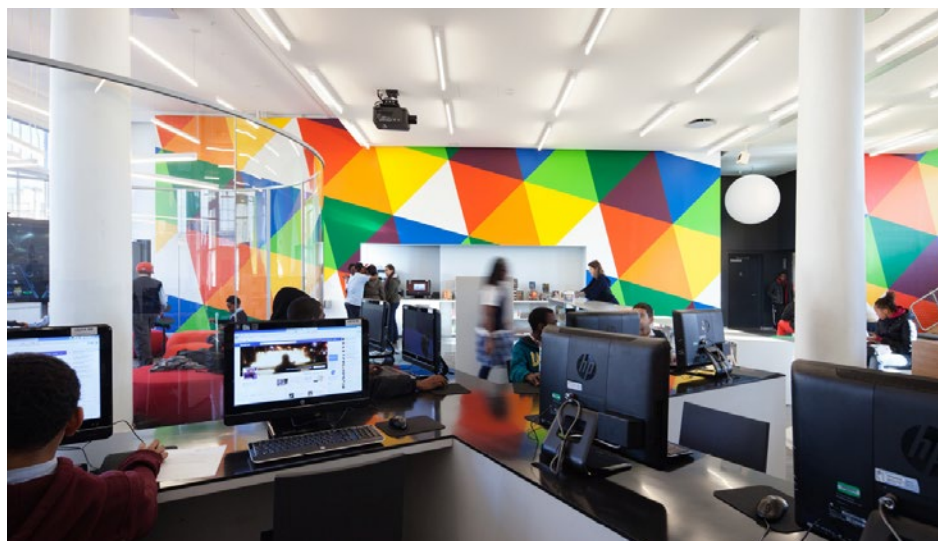

EXERCISE ROOM

YOUTH CENTER

SENIOR LOUNGE

Existing Conditions | Site Photos

What We've Learned | City Reports & Community Outreach Programs

Suggested Layout

COMMUNITY CENTER

- VIBRANT
- MULTI-GENERATIONAL
- ENVIRONMENTALLY FRIENDLY BUILDING
- EVENT SPACES
- BOTH QUIET AND SOCIAL SPACES
- VARIETY OF MEETING ROOMS
- COMFORTABLE SEATING AREAS
- FLEXIBLE CLASSROOMS

YOUTH CENTER

- IMAGINATIVE PLAY AREAS
- INDOOR/OUTDOOR GAMES
- TEEN TECH LOUNGE
- AGE-APPROPRIATE SPACES
- AFTER-SCHOOL PROGRAM

FITNESS CENTER

WELCOMING
CLASSES FOR ALL AGES AND ABILITIES
GYMNASIUM
FITNESS ROOMS

Suggested Site Layout

Suggested Layout

LEGEND

	Lobby / Circulation
	Fitness / Wellness
	Lockers
	Senior Center
	BOH / Kitchen
	Youth Center
	Library
	Event
	Flexible Classrooms
	Core / Circulation / Support
	Roof Terrace