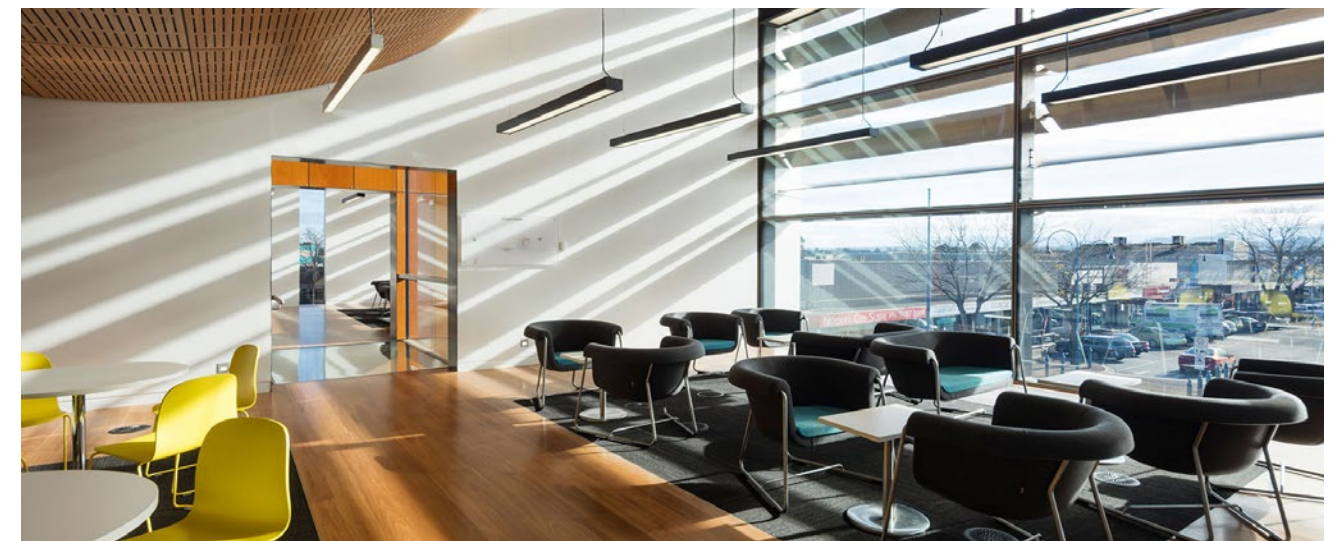

EXERCISE ROOM

YOUTH CENTER

SENIOR LOUNGE

Existing Conditions | Site Photos

What We've Learned | City Reports & Community Outreach Programs

Suggested Layout

COMMUNITY CENTER

- VIBRANT
- MULTI-GENERATIONAL
- ENVIRONMENTALLY FRIENDLY BUILDING
- EVENT SPACES
- BOTH QUIET AND SOCIAL SPACES
- VARIETY OF MEETING ROOMS
- COMFORTABLE SEATING AREAS
- FLEXIBLE CLASSROOMS

YOUTH CENTER

- IMAGINATIVE PLAY AREAS
- INDOOR/OUTDOOR GAMES
- TEEN TECH LOUNGE
- AGE-APPROPRIATE SPACES
- AFTER-SCHOOL PROGRAM

FITNESS CENTER

WELCOMING
CLASSES FOR ALL AGES AND ABILITIES
GYMNASIUM
FITNESS ROOMS

Suggested Site Layout

Suggested Layout

LEGEND

	Lobby / Circulation
	Fitness / Wellness
	Lockers
	Senior Center
	BOH / Kitchen
	Youth Center
	Library
	Event
	Flexible Classrooms
	Core / Circulation / Support
	Roof Terrace

Suggested Layout - Level 1

LEGEND

- Lobby / Circulation
- Fitness / Wellness
- Lockers
- Senior Center
- BOH / Kitchen / Offices
- Youth Center
- Library
- Event
- Flexible Classrooms
- Core / Circulation / Support
- Roof Terrace