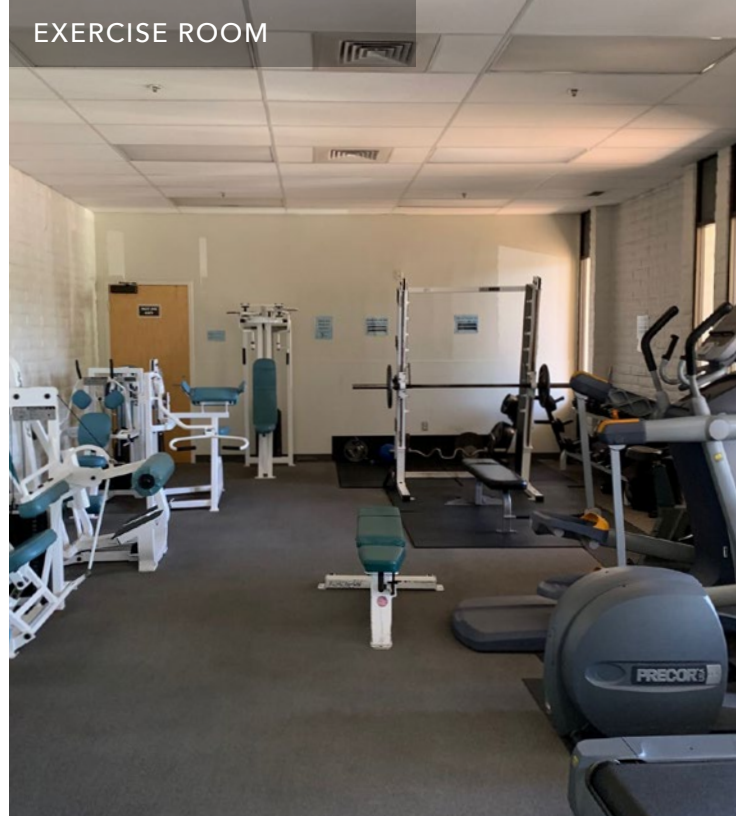

Aerial - Existing Conditions

Aerial - Existing Conditions

Existing Layout

POOL

GYMNASIUM

SENIOR ARTS & CRAFT ROOM

ACTIVITY ROOM

VIEW FROM TRACK

EXERCISE ROOM

YOUTH CENTER

SENIOR LOUNGE

Existing Conditions | Site Photos

What We've Learned | City Reports & Community Outreach Programs

Suggested Layout

COMMUNITY CENTER

- VIBRANT
- MULTI-GENERATIONAL
- ENVIRONMENTALLY FRIENDLY BUILDING
- EVENT SPACES
- BOTH QUIET AND SOCIAL SPACES
- VARIETY OF MEETING ROOMS
- COMFORTABLE SEATING AREAS
- FLEXIBLE CLASSROOMS

YOUTH CENTER

- IMAGINATIVE PLAY AREAS
- INDOOR/OUTDOOR GAMES
- TEEN TECH LOUNGE
- AGE-APPROPRIATE SPACES
- AFTER-SCHOOL PROGRAM

FITNESS CENTER

WELCOMING
CLASSES FOR ALL AGES AND ABILITIES
GYMNASIUM
FITNESS ROOMS

Suggested Site Layout

Suggested Layout

LEGEND

	Lobby / Circulation
	Fitness / Wellness
	Lockers
	Senior Center
	BOH / Kitchen
	Youth Center
	Library
	Event
	Flexible Classrooms
	Core / Circulation / Support
	Roof Terrace