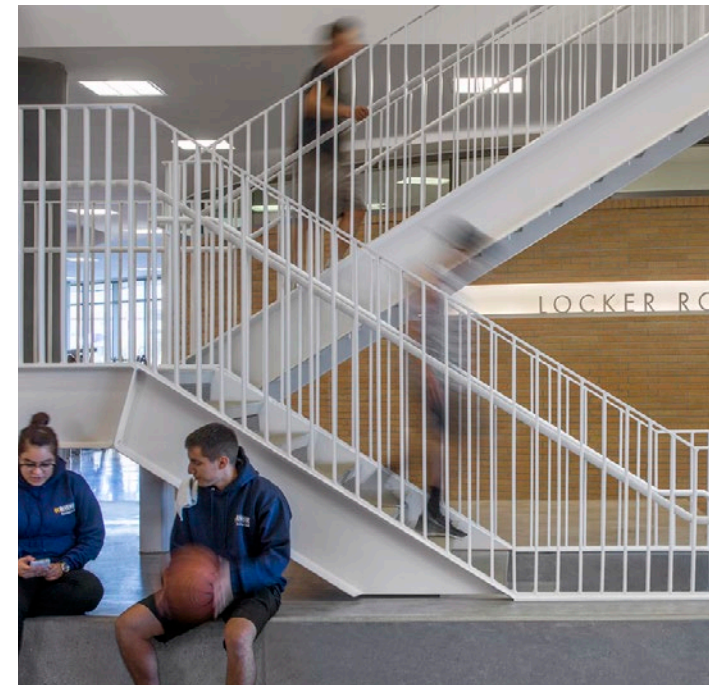

EXERCISE ROOM

YOUTH CENTER

SENIOR LOUNGE

Existing Conditions | Site Photos

What We've Learned | City Reports & Community Outreach Programs

Suggested Layout

COMMUNITY CENTER

- VIBRANT
- MULTI-GENERATIONAL
- ENVIRONMENTALLY FRIENDLY BUILDING
- EVENT SPACES
- BOTH QUIET AND SOCIAL SPACES
- VARIETY OF MEETING ROOMS
- COMFORTABLE SEATING AREAS
- FLEXIBLE CLASSROOMS

YOUTH CENTER

- IMAGINATIVE PLAY AREAS
- INDOOR/OUTDOOR GAMES
- TEEN TECH LOUNGE
- AGE-APPROPRIATE SPACES
- AFTER-SCHOOL PROGRAM

FITNESS CENTER

WELCOMING
CLASSES FOR ALL AGES AND ABILITIES
GYMNASIUM
FITNESS ROOMS

Suggested Site Layout

Suggested Layout

LEGEND

	Lobby / Circulation
	Fitness / Wellness
	Lockers
	Senior Center
	BOH / Kitchen
	Youth Center
	Library
	Event
	Flexible Classrooms
	Core / Circulation / Support
	Roof Terrace

Suggested Layout - Level 1

LEGEND

- Lobby / Circulation
- Fitness / Wellness
- Lockers
- Senior Center
- BOH / Kitchen / Offices
- Youth Center
- Library
- Event
- Flexible Classrooms
- Core / Circulation / Support
- Roof Terrace