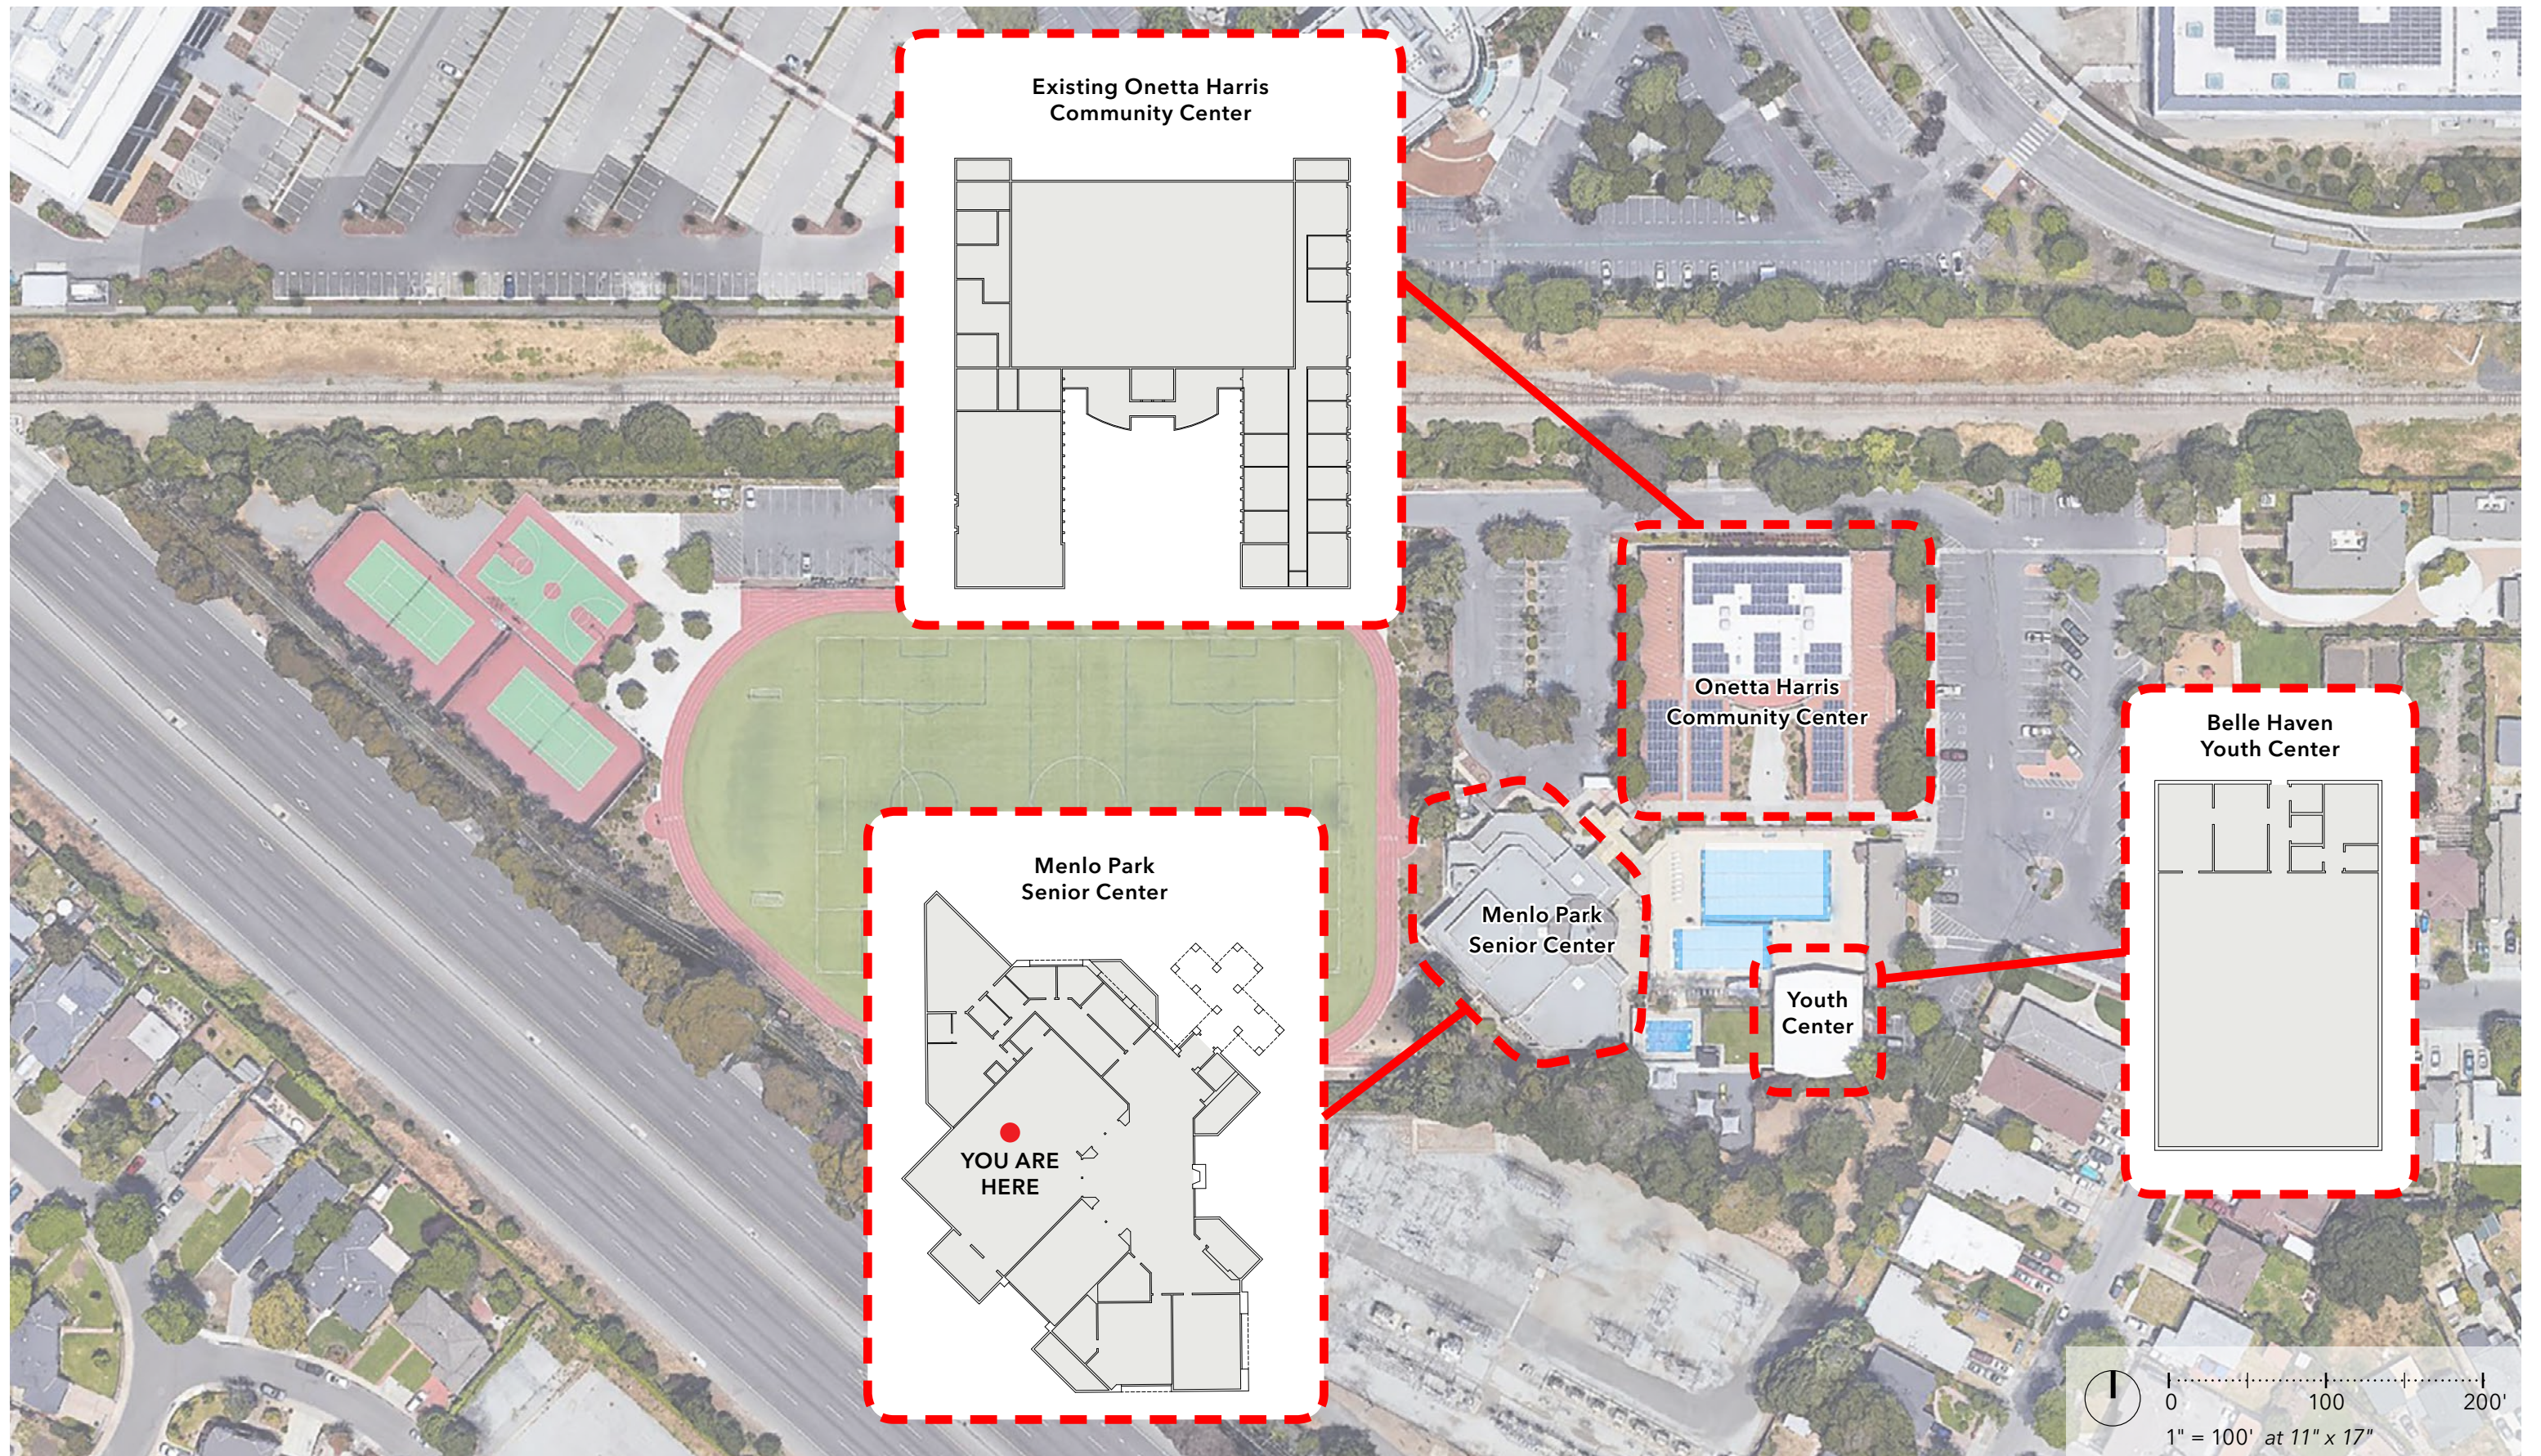

Aerial - Existing Conditions

Aerial - Existing Conditions

Existing Layout

POOL

GYMNASIUM

SENIOR ARTS & CRAFT ROOM

ACTIVITY ROOM

VIEW FROM TRACK

EXERCISE ROOM

YOUTH CENTER

SENIOR LOUNGE

Existing Conditions | Site Photos

What We've Learned | City Reports & Community Outreach Programs

Suggested Layout

COMMUNITY CENTER

- VIBRANT
- MULTI-GENERATIONAL
- ENVIRONMENTALLY FRIENDLY BUILDING
- EVENT SPACES
- BOTH QUIET AND SOCIAL SPACES
- VARIETY OF MEETING ROOMS
- COMFORTABLE SEATING AREAS
- FLEXIBLE CLASSROOMS

Suggested Site Layout

Suggested Layout

LEGEND

	Lobby / Circulation
	Fitness / Wellness
	Lockers
	Senior Center
	BOH / Kitchen
	Youth Center
	Library
	Event
	Flexible Classrooms
	Core / Circulation / Support
	Roof Terrace

Suggested Layout - Level 1

LEGEND

- Lobby / Circulation
- Fitness / Wellness
- Lockers
- Senior Center
- BOH / Kitchen / Offices
- Youth Center
- Library
- Event
- Flexible Classrooms
- Core / Circulation / Support
- Roof Terrace