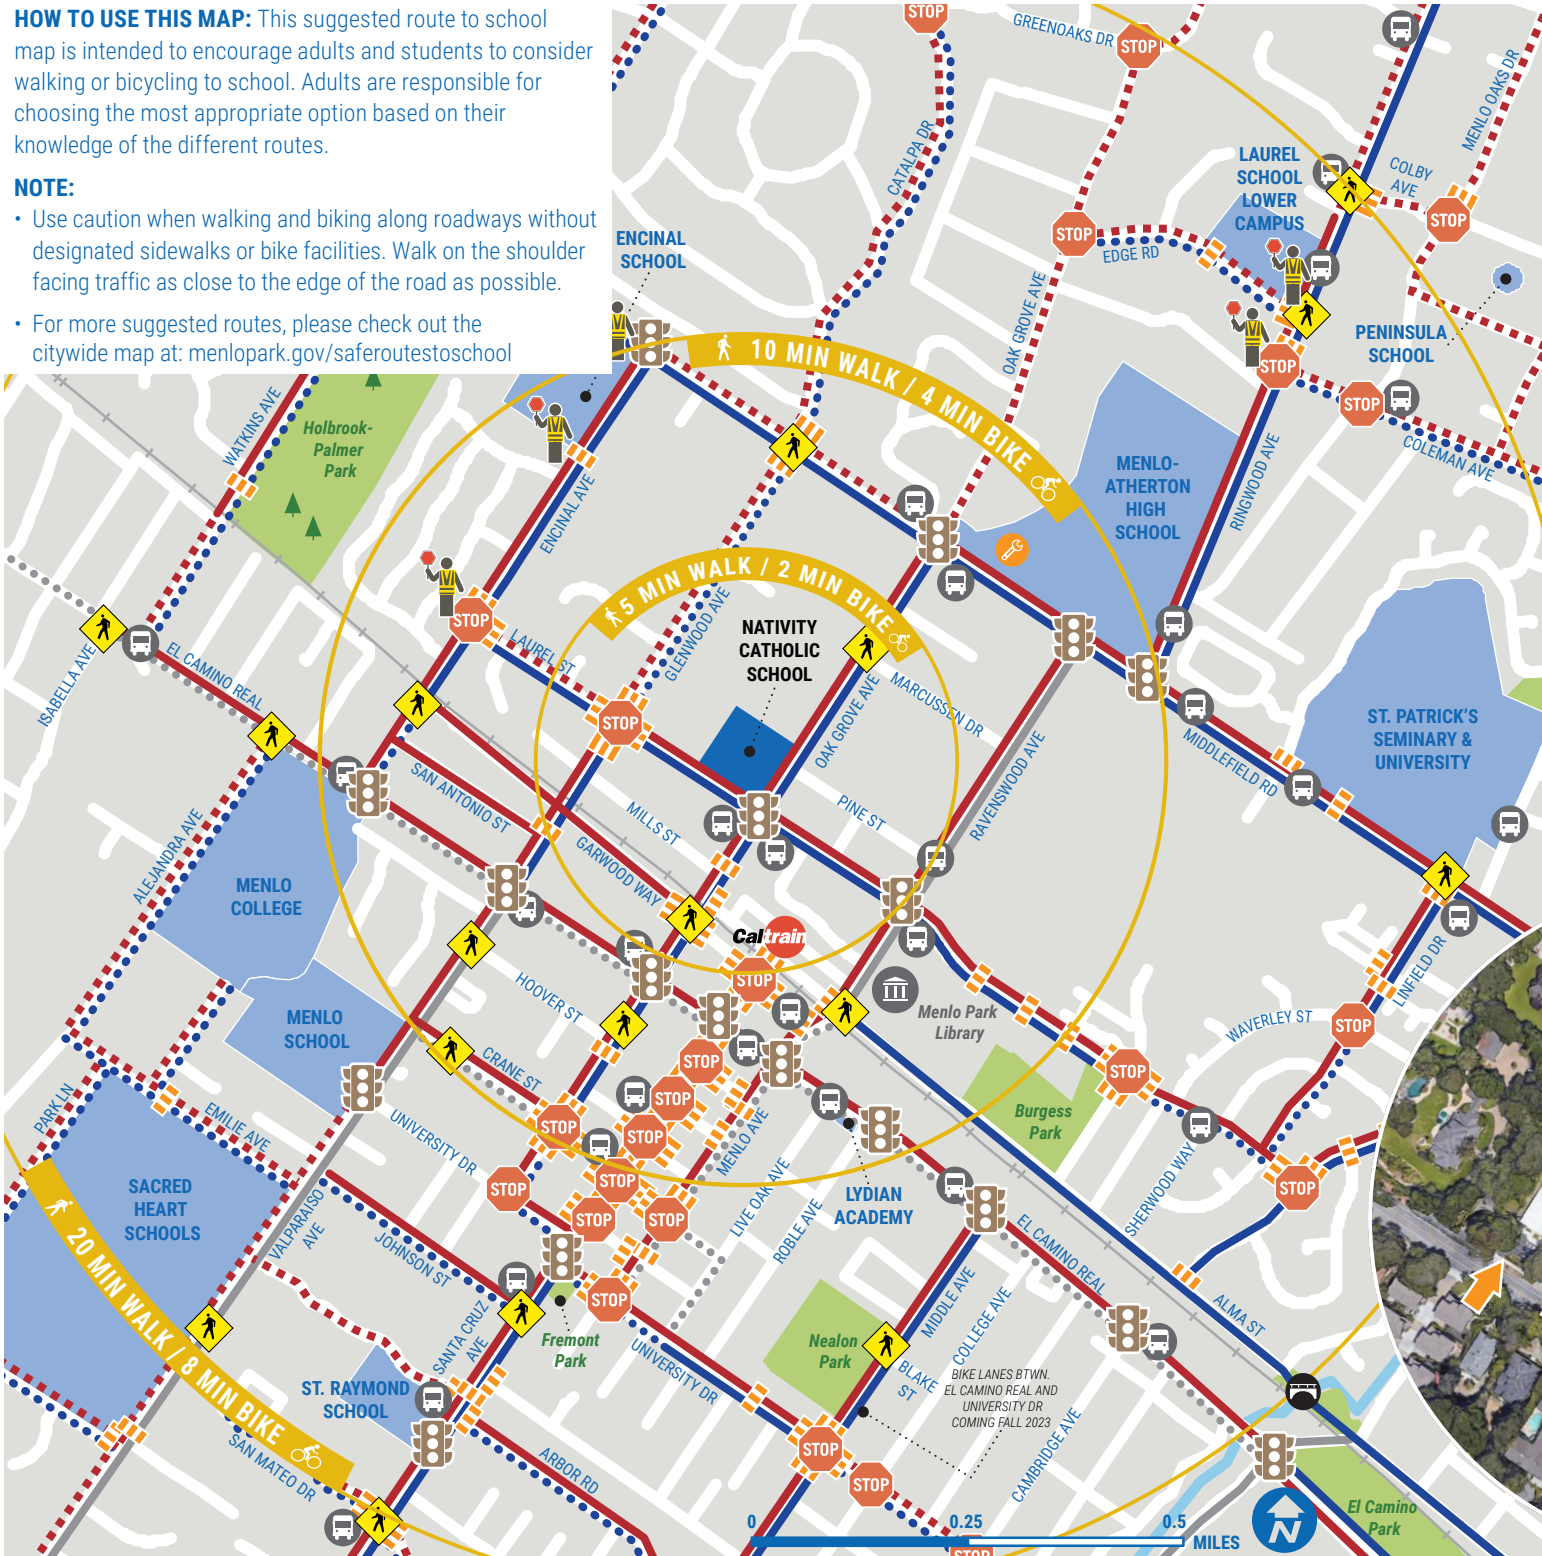

Watch for Shared Lane Markings

Ride down the center of this "sharrow" symbol to stay outside the door zone on streets without bike lanes.

DRIVING TIPS

Slow Down: Watch and stop for students and families crossing, especially when other vehicles block your view.

Learn more and get involved:

Nativity School:
nativityschool.com

City of Menlo Park Safe Routes to School:
menlopark.gov/saferoutestoschool

Parents for Safe Routes: parents4saferoutes.org

HOW TO USE THIS MAP: This suggested route to school map is intended to encourage adults and students to consider walking or bicycling to school. Adults are responsible for choosing the most appropriate option based on their knowledge of the different routes.

NOTE:

- Use caution when walking and biking along roadways without designated sidewalks or bike facilities. Walk on the shoulder facing traffic as close to the edge of the road as possible.
- For more suggested routes, please check out the citywide map at: menlopark.gov/saferoutestoschool

NATIVITY SCHOOL

1250 Laurel Street
Menlo Park, CA 94025

Legend

- All-Way Stop
- Suggested Walk Route With/Without Walking Path
- Traffic Signal With Crosswalk
- Suggested Bike Route With/Without Bike Lane
- Crosswalk
- Other Bike Lane/Route
- Enhanced Crosswalk
- Pedestrian/Bike Bridge
- Crossing Guard
- SamTrans Stop (Routes 82, 83, 86, 296, ECR)
- Bike Parking
- Place of Interest
- Bike Repair Station
- Caltrain
- School Entrance
- Loading Zone