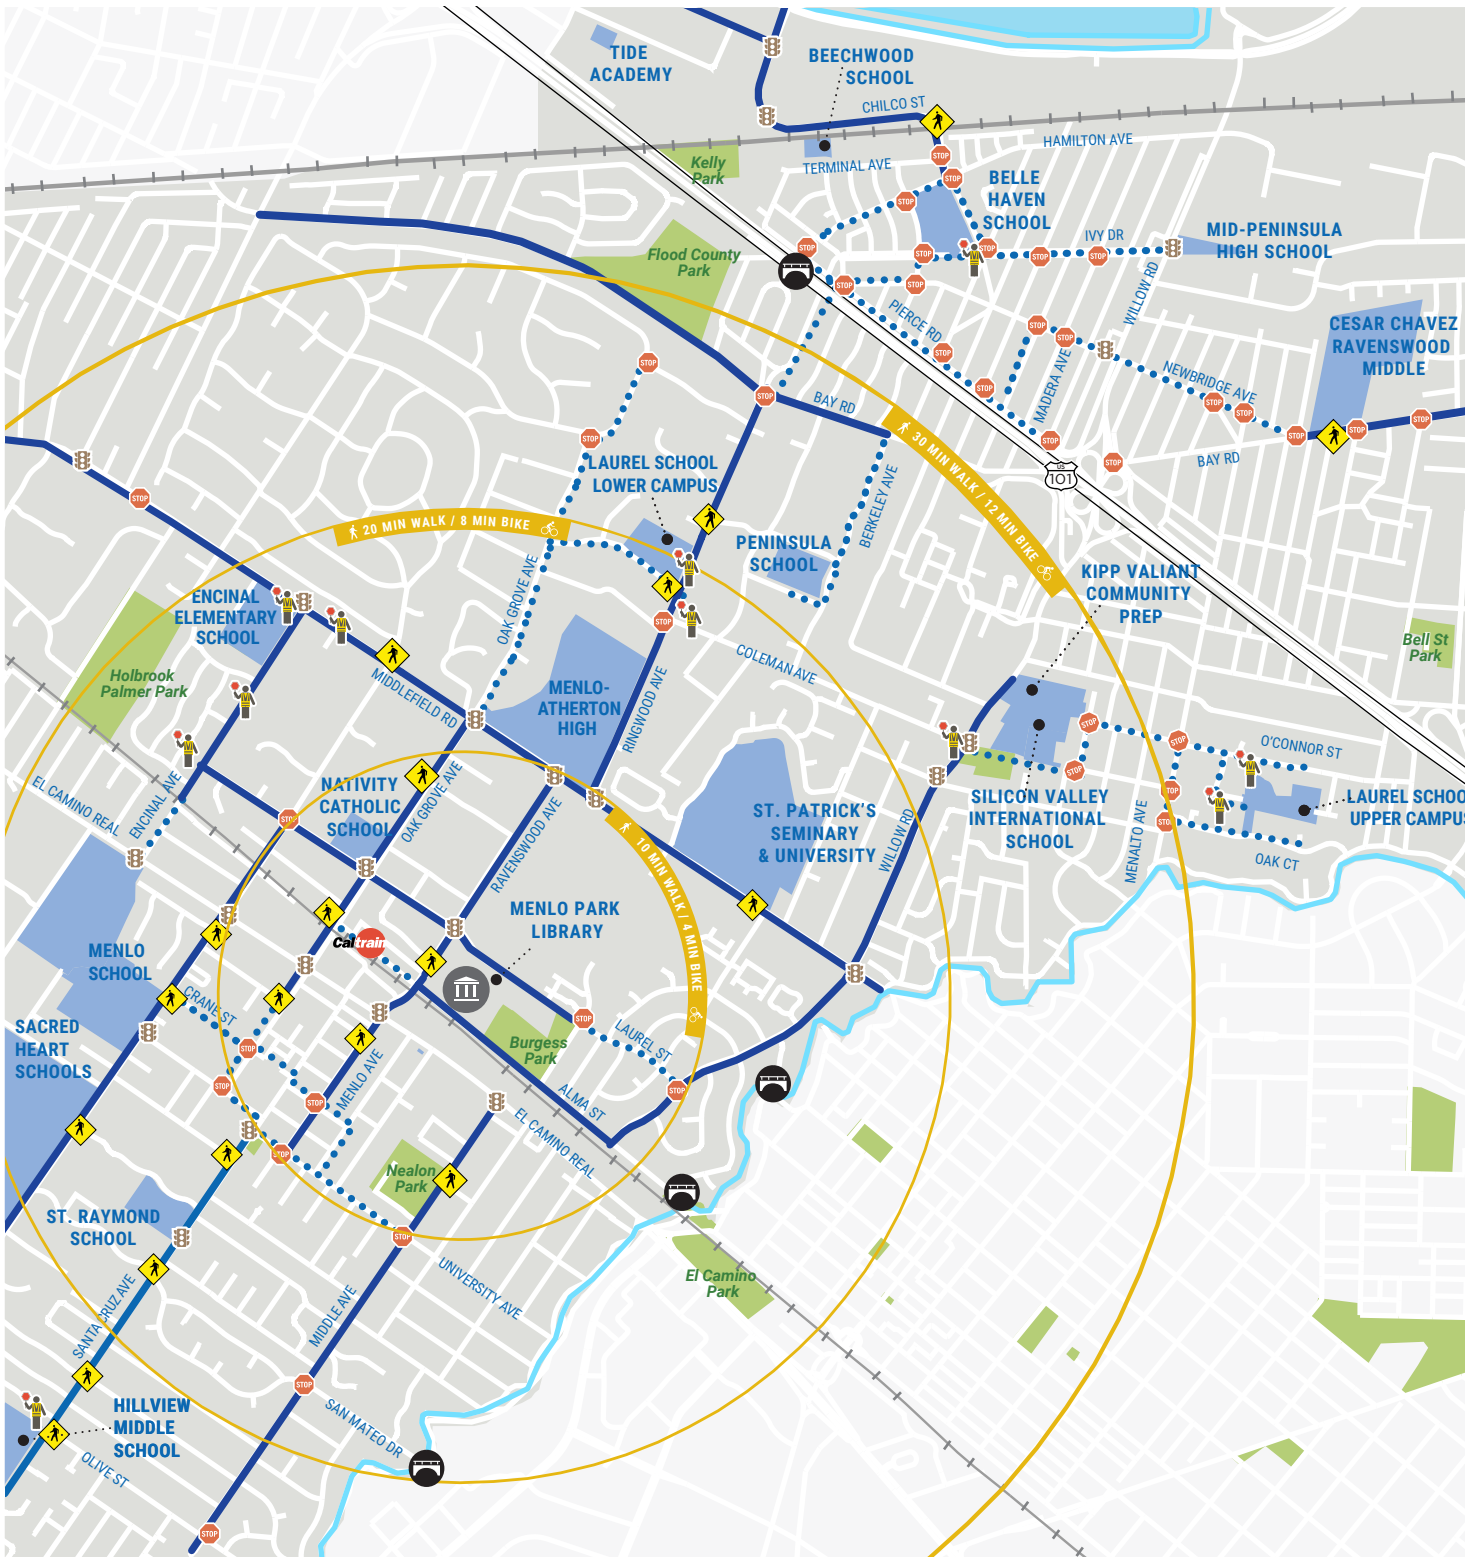

Suggested Routes to the Library

800 Alma Street
Menlo Park, CA 94025

Features along the routes

-  All-Way Stop
-  Traffic Signal
-  Enhanced Crosswalk
-  Pedestrian/Bike Bridge
-  Menlo Park Library
-  Crossing Guard
-  Suggested Route With/Without Bike Lane
-  Caltrain Station

HOW TO USE THIS MAP: This Suggested Routes to the Library map is intended to encourage adults and students to walk or bike to the Menlo Park Library. Adults are responsible for choosing the most appropriate option based on their knowledge of the different routes.

Note: Use caution when walking and biking along roadways without designated sidewalks or bike facilities. Walk on the shoulder facing traffic as close to the edge of the road as possible

This map was created by the
City of Menlo Park Safe
Routes to School Program.