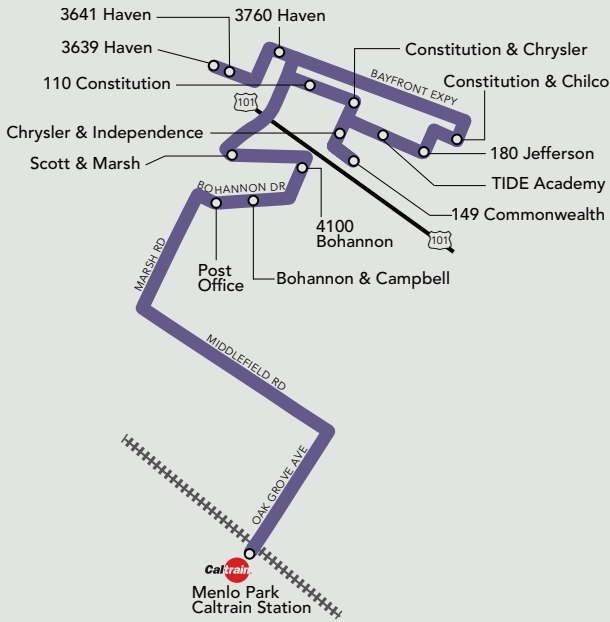

MARSH ROAD SHUTTLE

Menlo Park Caltrain to Marsh Road Business Parks

Effective July 15, 2024

The M3-Marsh Road Shuttle is FREE and open to everyone. The shuttle is wheelchair-accessible and has a rack that can accommodate two bicycles.

	RUN 1	RUN 2	RUN 3	RUN 4
Menlo Park Caltrain (Depart)	6:39	7:39	8:39	9:41
Post Office	6:47	7:47	8:49	9:49
Bohannon & Campbell	6:48	7:48	8:50	9:50
4100 Bohannon	6:49	7:49	8:51	9:51
Scott & Marsh	6:50	7:50	8:52	9:52
110 Constitution	6:53	7:53	8:57	9:56
Constitution & Chrysler	6:54	7:54	8:58	9:57
Chrysler & Independence	6:55	7:55	8:59	9:58
149 Commonwealth	6:56	7:56	9:00	9:59
TIDE Academy	6:58	7:58	9:02	10:01
180 Jefferson	6:58	7:58	9:02	10:01
Constitution & Chilco	7:00	8:00	9:04	10:03
3641 Haven (Elan Menlo)	7:07	8:07	9:11	10:09
3639 Haven (Anton Menlo)	7:07	8:07	9:11	10:09
3760 Haven (Quicken)	7:09	8:09	9:13	10:11
Menlo Park Caltrain (Arrive)	7:23	8:23	9:25	--

Afternoon Schedule

	RUN 1	RUN 2	RUN 3
Menlo Park Caltrain (Depart)	--	4:25	5:25
110 Constitution	3:52	4:48	5:48
Constitution & Chrysler	3:53	4:49	5:49
Chrysler & Independence	3:54	4:50	5:50
149 Commonwealth	3:55	4:51	5:51
TIDE Academy	3:57	4:53	5:53
180 Jefferson	3:57	4:53	5:53
Constitution & Chilco	3:59	4:56	5:56
3641 Haven (Elan Menlo)	4:03	5:02	6:02
3639 Haven (Anton Menlo)	4:03	5:02	6:02
3760 Haven (Quicken)	4:05	5:04	6:04
Scott & Marsh	4:10	5:11	6:11
4100 Bohannon	4:12	5:13	6:13
Bohannon & Campbell	4:13	5:14	6:14
Post Office	4:14	5:15	6:15
Menlo Park Caltrain (Arrive)	4:25	5:25	6:25