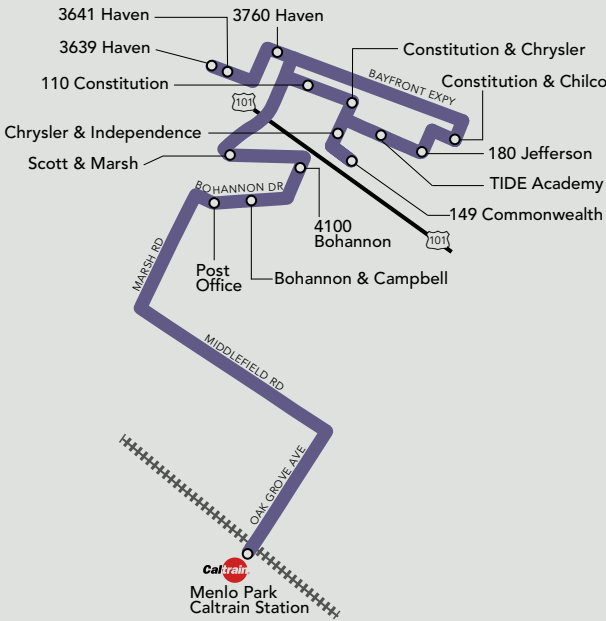

MARSH ROAD SHUTTLE

Menlo Park Caltrain to Marsh Road Business Parks

Effective Sept. 23, 2024

The M3-Marsh Road Shuttle is FREE and open to everyone. The shuttle is wheelchair-accessible and has a rack that can accommodate two bicycles.

	RUN 1	RUN 2	RUN 3	RUN 4
Menlo Park Caltrain (Depart)	6:46	7:46	8:46	9:46
Post Office	6:54	7:54	8:56	9:54
Bohannon & Campbell	6:55	7:55	8:57	9:55
4100 Bohannon	6:56	7:56	8:58	9:56
Scott & Marsh	6:57	7:57	8:59	9:57
110 Constitution	7:00	8:00	9:04	10:01
Constitution & Chrysler	7:01	8:01	9:05	10:02
Chrysler & Independence	7:02	8:02	9:06	10:03
149 Commonwealth	7:03	8:03	9:07	10:04
TIDE Academy	7:05	8:05	9:09	10:06
180 Jefferson	7:05	8:05	9:09	10:06
Constitution & Chilco	7:07	8:07	9:11	10:08
3641 Haven (Elan Menlo)	7:14	8:14	9:18	10:14
3639 Haven (Anton Menlo)	7:14	8:14	9:18	10:14
3760 Haven (Quicken)	7:16	8:16	9:20	10:16
Menlo Park Caltrain (Arrive)	7:30	8:30	9:32	--

Afternoon Schedule

	RUN 1	RUN 2	RUN 3
Menlo Park Caltrain (Depart)	--	4:21	5:21
110 Constitution	3:48	4:44	5:44
Constitution & Chrysler	3:49	4:45	5:45
Chrysler & Independence	3:50	4:46	5:46
149 Commonwealth	3:51	4:47	5:47
TIDE Academy	3:53	4:49	5:49
180 Jefferson	3:53	4:49	5:49
Constitution & Chilco	3:55	4:52	5:52
3641 Haven (Elan Menlo)	3:59	4:58	5:58
3639 Haven (Anton Menlo)	3:59	4:58	5:58
3760 Haven (Quicken)	4:01	5:00	6:00
Scott & Marsh	4:06	5:07	6:07
4100 Bohannon	4:08	5:09	6:09
Bohannon & Campbell	4:09	5:10	6:10
Post Office	4:10	5:11	6:11
Menlo Park Caltrain (Arrive)	4:21	5:21	6:21

The M3-Marsh Road Shuttle operates Monday to Friday. No service on federal holidays or their observed days. Exceptions: service on Juneteenth, Columbus Day, and Veterans Day; no service on the Friday after Thanksgiving.