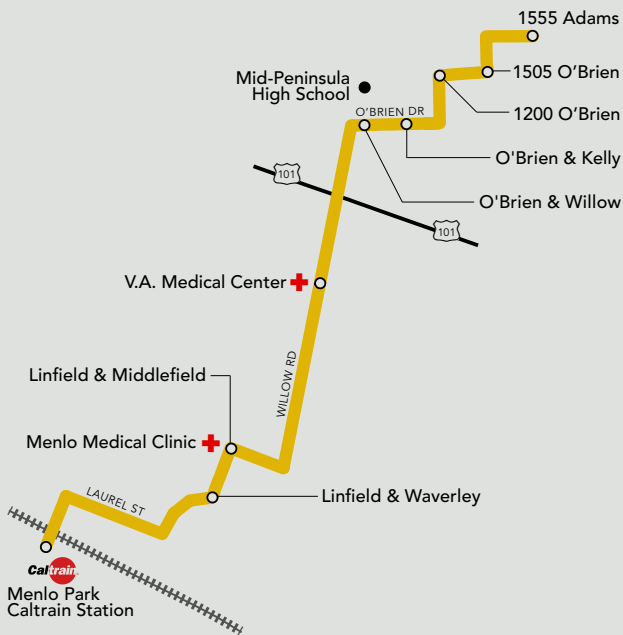

WILLOW ROAD SHUTTLE

Menlo Park Caltrain to Willow Road Business Parks

Effective Sept. 23, 2024

The M4-Willow Road Shuttle is FREE and open to everyone. The M1-Crosstown Shuttle also provides service along Willow Road (between Caltrain and Ivy Drive), from 8:00am-6:00pm.

Sign up for text alerts: smctd.com/shuttles/shuttle-text-alerts
Live Shuttle Tracker: peninsulashuttles.com

This shuttle is funded through grants from our partner agencies:

Morning Schedule

	RUN 1	RUN 2	RUN 3	RUN 4
Menlo Park Caltrain (Depart)	6:46	7:46	8:46	9:46
Linfield & Waverley	6:52	7:52	8:52	9:52
Linfield & Middlefield	6:53	7:53	8:53	9:53
VA Medical Center	7:00	8:00	9:00	10:00
O'Brien & Willow (Mid-Peninsula High School)	7:04	8:04	9:04	10:04
O'Brien & Kelly	7:04	8:04	9:04	10:04
1200 O'Brien (JobTrain)	7:05	8:05	9:05	10:05
1505 O'Brien	7:07	8:07	9:07	10:07
1555 Adams Dr	7:09	8:09	9:09	10:09
Menlo Park Caltrain (Arrive)	7:29	8:29	9:29	--

Afternoon Schedule

	RUN 1	RUN 2	RUN 3
Menlo Park Caltrain (Depart)	--	4:21	5:21
1555 Adams Dr	4:00	5:00	6:00
1505 O'Brien	4:02	5:02	6:02
1200 O'Brien (JobTrain)	4:03	5:03	6:03
O'Brien & Kelly	4:03	5:03	6:03
O'Brien & Willow (Mid-Peninsula High School)	4:04	5:04	6:04
VA Medical Center	4:09	5:09	6:09
Linfield & Middlefield	4:14	5:14	6:14
Linfield & Waverley	4:15	5:15	6:15
Menlo Park Caltrain (Arrive)	4:21	5:21	6:21

The M4-Willow Road Shuttle operates Monday to Friday. No service on federal holidays or their observed days. Exceptions: service on Juneteenth, Columbus Day, and Veterans Day; no service on the Friday after Thanksgiving.