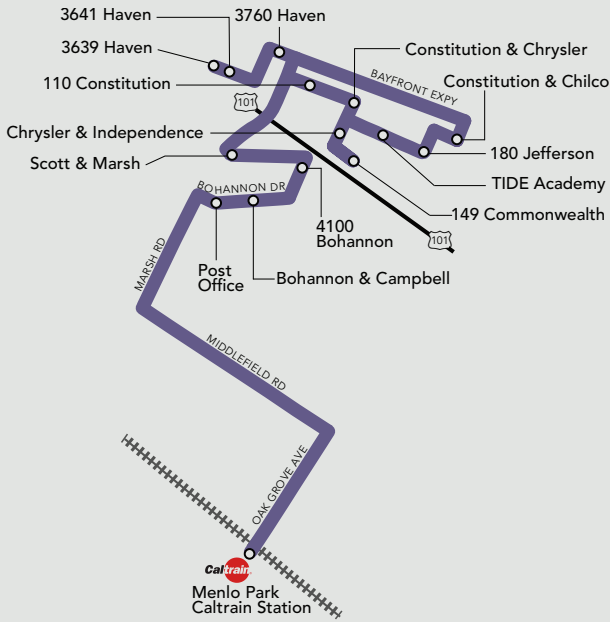

# MARSH ROAD SHUTTLE

## Menlo Park Caltrain to Marsh Road Business Parks

Effective Feb. 25, 2025

The M3-Marsh Road Shuttle is FREE and open to everyone. The shuttle is wheelchair-accessible and has a rack that can accommodate two bicycles.

## Morning Schedule

	RUN 1	RUN 2	RUN 3	RUN 4
Menlo Park Caltrain (Depart)	6:46	7:46	8:46	9:46
Post Office	6:54	7:54	8:56	9:54
Bohannon & Campbell	6:55	7:55	8:57	9:55
4100 Bohannon	6:56	7:56	8:58	9:56
Scott & Marsh	6:57	7:57	8:59	9:57
110 Constitution	7:00	8:00	9:04	10:01
Constitution & Chrysler	7:01	8:01	9:05	10:02
Chrysler & Independence	7:02	8:02	9:06	10:03
149 Commonwealth	7:03	8:03	9:07	10:04
TIDE Academy	7:05	8:05	9:09	10:06
180 Jefferson	7:05	8:05	9:09	10:06
Constitution & Chilco	7:07	8:07	9:11	10:08
3641 Haven (Elan Menlo)	7:14	8:14	9:18	10:14
3639 Haven (Anton Menlo)	7:14	8:14	9:18	10:14
3760 Haven (Quicken)	7:16	8:16	9:20	10:16
Menlo Park Caltrain (Arrive)	7:30	8:30	9:32	--

The M3-Marsh Road Shuttle operates Monday to Friday. No service on federal holidays or their observed days. Exceptions: service on Juneteenth, Columbus Day, and Veterans Day; no service on the Friday after Thanksgiving.