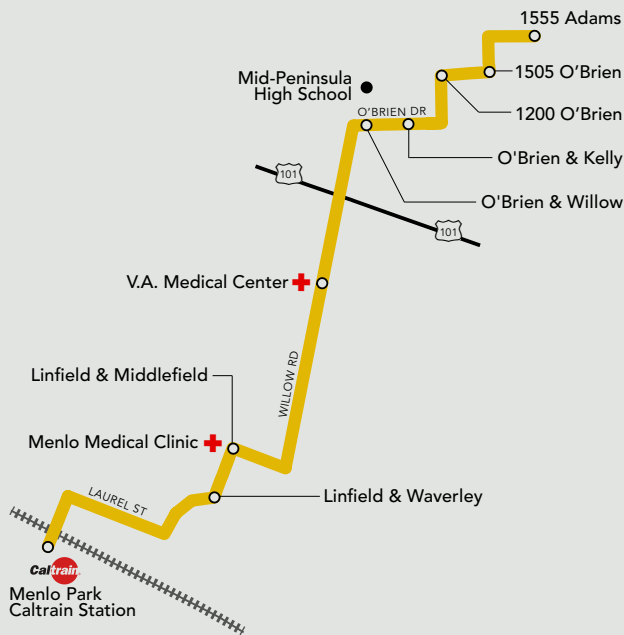

WILLOW ROAD SHUTTLE

Menlo Park Caltrain to Willow Road Business Parks

Effective Feb. 25, 2025

The M4-Willow Road Shuttle is FREE and open to everyone. The M1-Crosstown Shuttle also provides service along Willow Road (between Caltrain and Ivy Drive), from 8:00am-6:00pm.

Sign up for text alerts: smctd.com/shuttles/shuttle-text-alerts
Live Shuttle Tracker: peninsulashuttles.com

This shuttle is funded through grants from our partner agencies:

Morning Schedule

	RUN 1	RUN 2	RUN 3	RUN 4
Menlo Park Caltrain (Depart)	6:46	7:46	8:46	9:46
Linfield & Waverley	6:52	7:52	8:52	9:52
Linfield & Middlefield	6:53	7:53	8:53	9:53
VA Medical Center	7:00	8:00	9:00	10:00
O'Brien & Willow (Mid-Peninsula High School)	7:04	8:04	9:04	10:04
O'Brien & Kelly	7:04	8:04	9:04	10:04
1200 O'Brien (JobTrain)	7:05	8:05	9:05	10:05
1505 O'Brien	7:07	8:07	9:07	10:07
1555 Adams Dr	7:09	8:09	9:09	10:09
Menlo Park Caltrain (Arrive)	7:29	8:29	9:29	--

Afternoon Schedule

	RUN 1	RUN 2	RUN 3
Menlo Park Caltrain (Depart)	--	4:21	5:36
1555 Adams Dr	4:00	5:00	6:15
1505 O'Brien	4:02	5:02	6:17
1200 O'Brien (JobTrain)	4:03	5:03	6:18
O'Brien & Kelly	4:03	5:03	6:18
O'Brien & Willow (Mid-Peninsula High School)	4:04	5:04	6:19
VA Medical Center	4:09	5:09	6:24
Linfield & Middlefield	4:14	5:14	6:29
Linfield & Waverley	4:15	5:15	6:30
Menlo Park Caltrain (Arrive)	4:21	5:21	6:36

The M4-Willow Road Shuttle operates Monday to Friday. No service on federal holidays or their observed days. Exceptions: service on Juneteenth, Columbus Day, and Veterans Day; no service on the Friday after Thanksgiving.