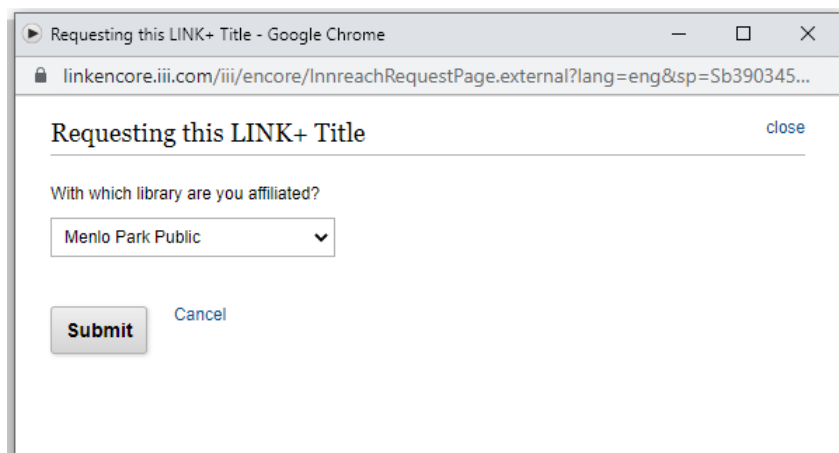

On the next page of the window, enter your name, library card number, and choose a pickup location.

Link+ Catalog - Google Chrome  
csul.iii.com/search\*eng/b39034543/b39034543/1,1,1,B/request~b39034543&FF=&1,0